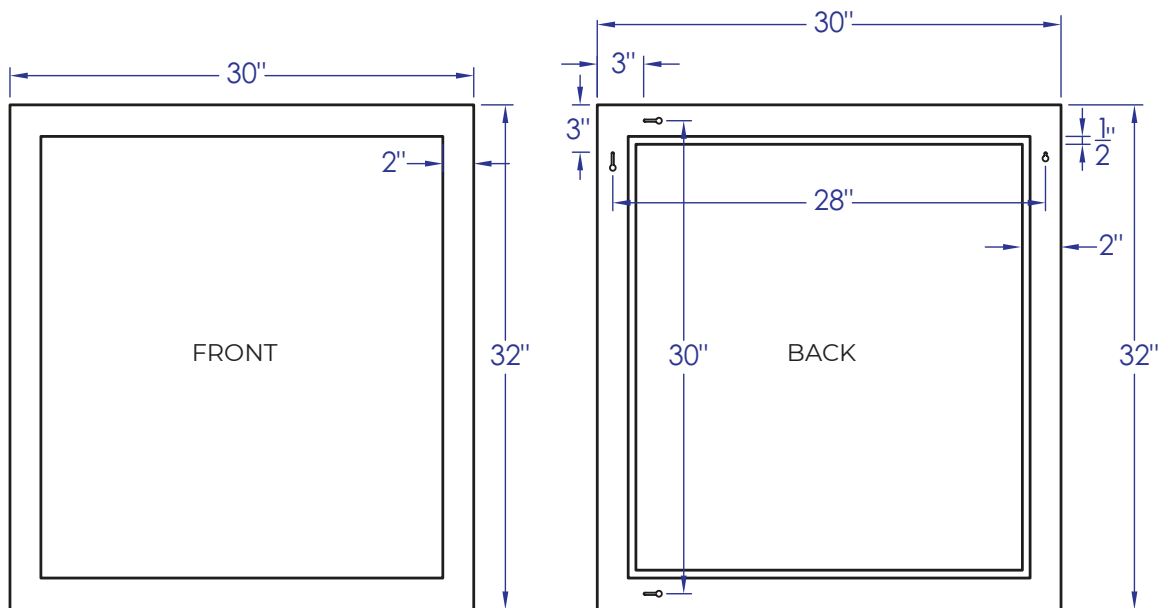

SPECIFICATION SHEET

30" MIRROR WITH WOOD FRAME

DMM30

MIRROR FEATURES

- Design & Made in Canada
- Solid Maple Wood Frame & Glass
- Multi-layer moisture resistance wood finish for premium protection and durability
- Beveled edge mirror
- Horizontal or vertical wallmount option
- Easy transport and installation

SPECIFICATION VARIANCE

Our products are constructed to maintain close dimensional tolerances that may vary slightly during the manufacturing of materials; normally +/- 1/8", occasionally more. All stated sizes are nominal. In most cases, this slight variation does not affect installation, appearance or function. We reserve the right to make revisions without prior notice to product specifications.